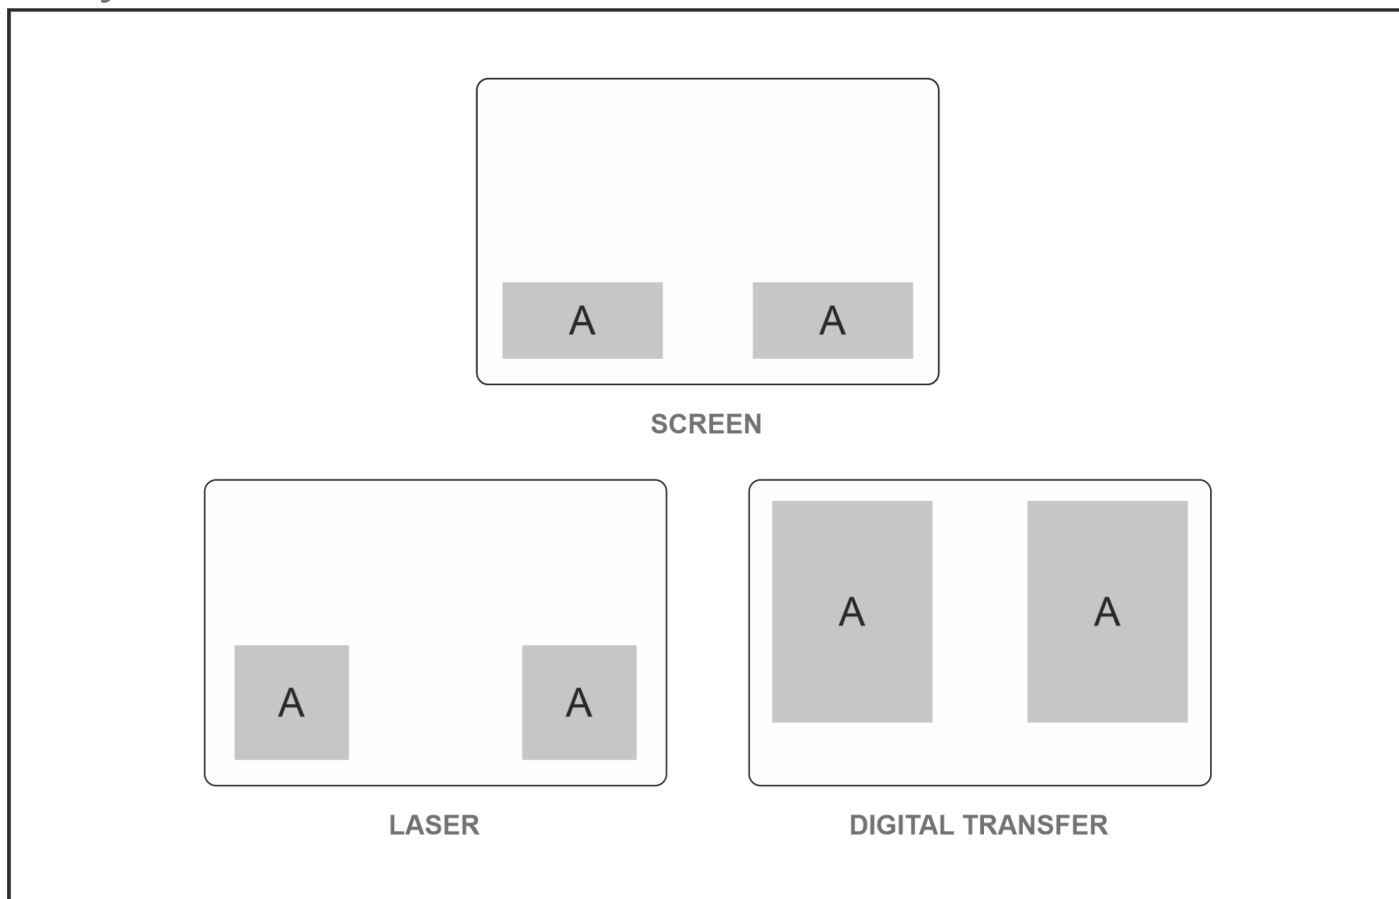

GF-OK-918-B

Okiyo Seiri Cork Desk Mat

Need to know:

- - Includes 1-Colour, 1-Position Screen Print (setup fees apply)
- Laser Engraving Colour is Inconsistent
- Laser Colour: Tonal

Branding Options:

Position A

1. Screen Print (SB)
1 Colour
Size: 210mm wide x 100mm high

2. Laser Engraving (LC)
N/A
Size: 150mm wide x 150mm high

3. Digital Direct Transfer (DDT-D)
Full Colour
Size: 105mm wide x 75mm high

4. Digital Direct Transfer (DDT-A)
Full Colour
Size: 148mm wide x 105mm high

5. Digital Direct Transfer (DDT-B)
Full Colour
Size: 210mm wide x 148mm high

6. Digital Direct Transfer (DDT-C)
Full Colour
Size: 210mm wide x 290mm high